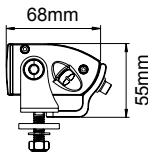

PREMIUM QUALITY

Dual Mounting Options

LV9112

20" TITAN SERIES 90W LED SLIM LIGHT BAR

- 18 x 5 Watt LG LED's
- 9-36 Volt DC Input Voltage
- Combination Beam Pattern
- Free form reflector design
- One piece Polycarbonate Lens
- Die Cast Aluminium Housing
- Powder Coated Finish
- Sealed Deutsch Connector
- Electronic Thermal Management
- Dual mounting options
- Approved by ECE R112/R10
- IP Rating: IP68 & IP69K
- Colour Temp: 6500°K
- Lumens: 8,100 Raw
6,900 Effective
- 1 Lux @480 metres
- Dimensions: 510 x 38.5 x 68mm
- Current Draw: 6.20A @ 12 Volt DC