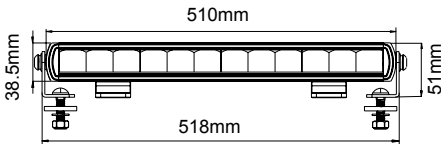

PREMIUM QUALITY

Dual Mounting Options

LV9112

20" TITAN SERIES 90W LED SLIM LIGHT BAR

- 18 x 5 Watt LG LED's
- 9-36 Volt DC Input Voltage
- Combination Beam Pattern
- Free form reflector design
- One piece Polycarbonate Lens
- Die Cast Aluminium Housing
- Powder Coated Finish
- Sealed Deutsch Connector
- Electronic Thermal Management
- Dual mounting options
- Approved by ECE R112/R10
- IP Rating: IP68 & IP69K
- Colour Temp: 6500°K
- Lumens: 8,100 Raw
6,900 Effective
- 1 Lux @480 metres
- Dimensions: 510 x 38.5 x 68mm
- Current Draw: 6.20A @ 12 Volt DC