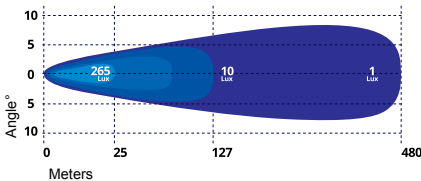

PREMIUM QUALITY

Dual Mounting Options

LV9112

20" TITAN SERIES 90W LED SLIM LIGHT BAR

- 18 x 5 Watt LG LED's
- 9-36 Volt DC Input Voltage
- Combination Beam Pattern
- Free form reflector design
- One piece Polycarbonate Lens
- Die Cast Aluminium Housing
- Powder Coated Finish
- Sealed Deutsch Connector
- Electronic Thermal Management
- Dual mounting options
- Approved by ECE R112/R10
- IP Rating: IP68 & IP69K
- Colour Temp: 6500°K
- Lumens: 8,100 Raw
6,900 Effective
- 1 Lux @480 metres
- Dimensions: 510 x 38.5 x 68mm
- Current Draw: 6.20A @ 12 Volt DC